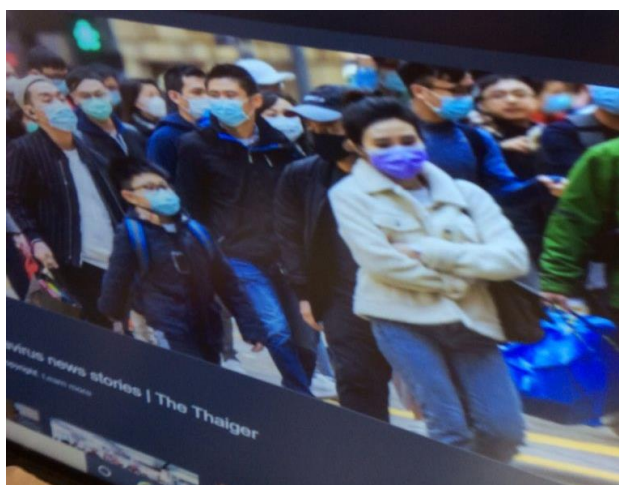

PSHE in action

'Never settle for less than your best'

Jesus said, 'I am the light of the world. Whoever follows Me will not walk in darkness, but will have the light of life.' John 8:12

PSHE in action

'Never settle for less than your best'

Jesus said, 'I am the light of the world. Whoever follows Me will not walk in darkness, but will have the light of life.' John 8:12

PSHE in action

'Never settle for less than your best'

Jesus said, 'I am the light of the world. Whoever follows Me will not walk in darkness, but will have the light of life.' John 8:12