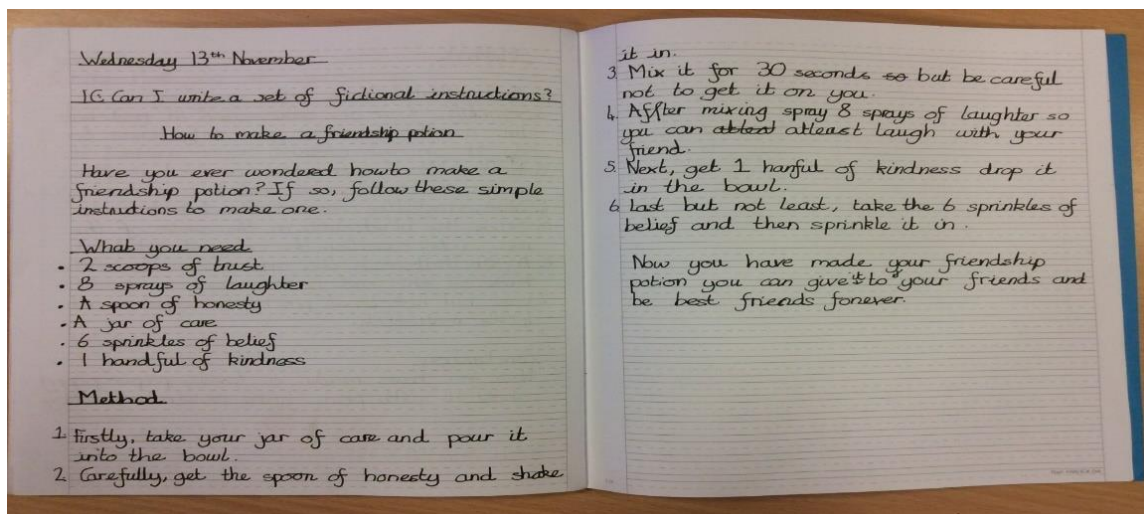

PSHE in action

'Never settle for less than your best'

Jesus said, 'I am the light of the world. Whoever follows Me will not walk in darkness, but will have the light of life.' John 8:12

PSHE in action

'Never settle for less than your best'